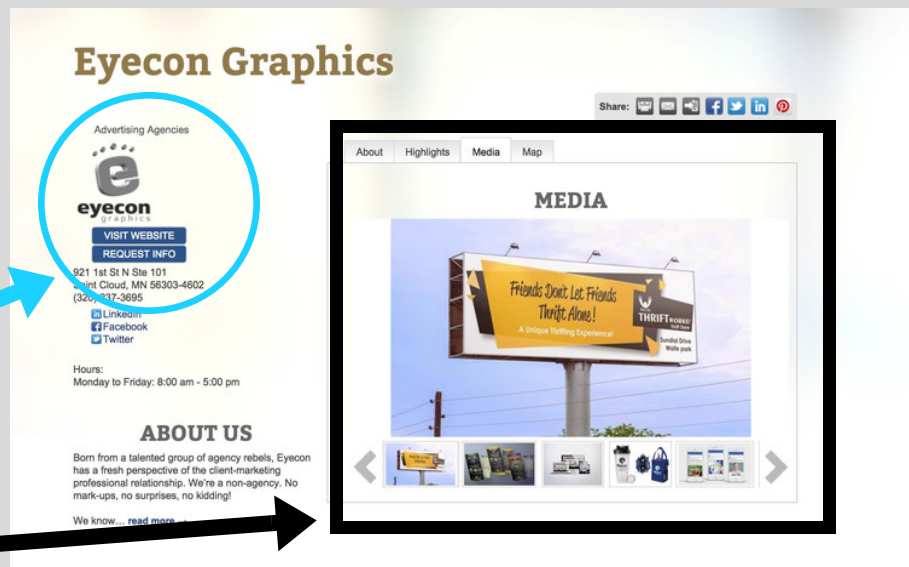

Before & After Website Enhancements Updates

Eyecon Graphics: Company Listing on Business Directory

Before

After

What's been added?

- Logo
- Photo & Video Gallery

St. Cloud Area Chamber: Search Results

Before

After

What's been added?

- Search results icon added for quick image recognition.
- Results summary: 200 characters available

AIS Planning: Company Listing on Business Directory

Before

After

What's been added?