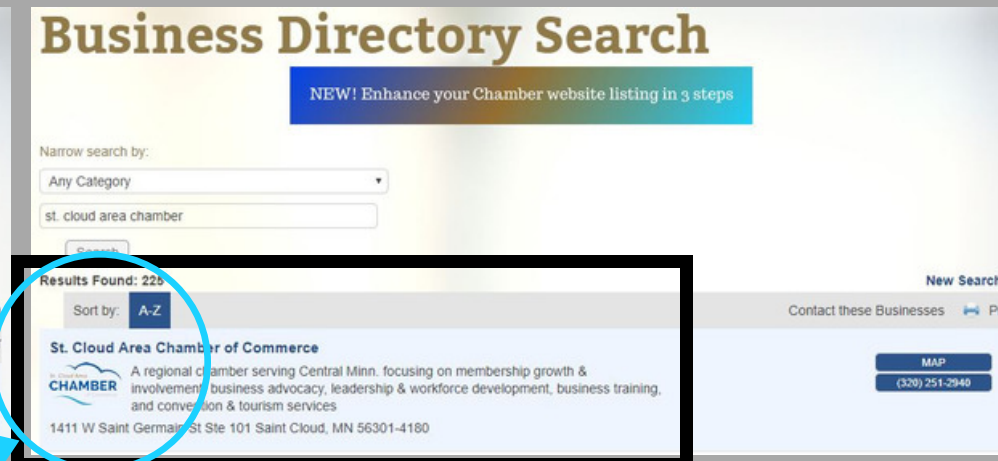

Before & After Website Enhancements Updates

Eyecon Graphics: Company Listing on Business Directory

Before

After

What's been added?

- Logo
- Photo & Video Gallery

St. Cloud Area Chamber: Search Results

Before

After

What's been added?

- Search results icon added for quick image recognition.
- Results summary: 200 characters available

AIS Planning: Company Listing on Business Directory

Before

After

What's been added?